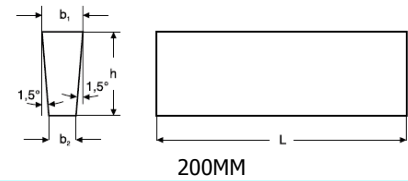

Navalha Sangrar- Tipo T HSSE 10%Co

hxb1xb2	Ref.	€
10x3x2	2GT21032	
10x4x3	2GT21043	
10x5x4	2GT21054	
12x3x2	2GT21232	
12x4x3	2GT21243	
12x5x4	2GT21254	
12x6x5	2GT21265	
15x4x3	2GT21543	
15x5x4	2GT21554	
15x6x5	2GT21565	
18x3x2	2GT21832	
18x4x3	2GT21843	
18x5x4	2GT21854	
20x3x2	2GT22032	
20x4x3	2GT22043	
20x5x4	2GT22054	
20x6x5	2GT22065	
20x8x7	2GT22087	
25x5x4	2GT22554	
25x6x5	2GT22565	
30x5x4	2GT23054	
30x6x5	2GT23065	

Navalha Sangrar VS HSSE 10%Co

Medidas	Ref.	€
14 x 3 x 80	2GVS1	
18 x 4 x 100	2GVS2	
22 x 5 x 115	2GVS3